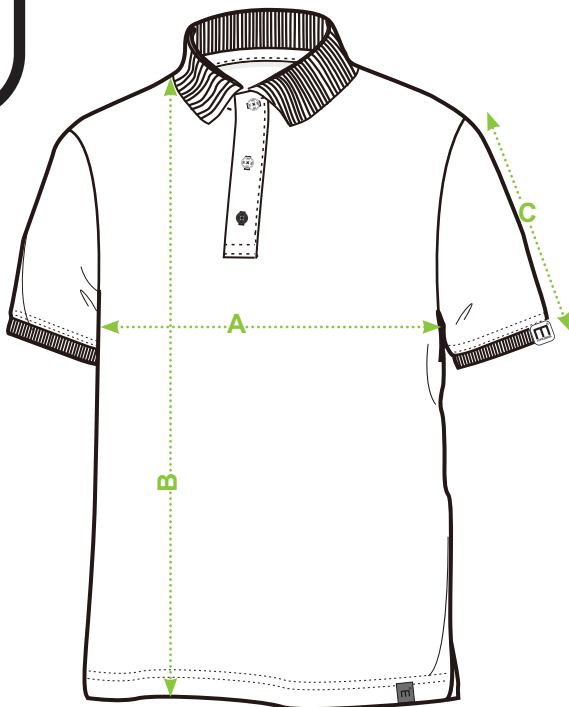

# SIGNATURE SIZE CHART (EU)

|                                                                 |   | SIZES (cm)             |   |    |    |    |     |     |     |     |    |  |
|-----------------------------------------------------------------|---|------------------------|---|----|----|----|-----|-----|-----|-----|----|--|
|                                                                 |   | XS                     | S | M  | L  | XL | 2XL | 3XL | 4XL | 5XL |    |  |
| MWW-400001~400006,<br>400013,400015<br>SIGNATURE Polo<br>Male   | A | Half Chest width       |   | 52 | 54 | 56 | 58  | 60  | 62  | 64  | 66 |  |
|                                                                 | B | Body Length (from HPS) |   | 72 | 74 | 76 | 78  | 80  | 82  | 84  | 86 |  |
|                                                                 | C | Sleeve length          |   | 22 | 22 | 23 | 23  | 24  | 24  | 25  | 25 |  |
| MWW-400007~400012,<br>400014,400016<br>SIGNATURE Polo<br>Female | D | Half Chest width       |   | 44 | 46 | 48 | 50  | 52  | 54  |     |    |  |
|                                                                 | E | Body Length (from HPS) |   | 60 | 62 | 64 | 66  | 68  | 70  |     |    |  |
|                                                                 | F | Sleeve length          |   | 14 | 14 | 15 | 15  | 16  | 16  |     |    |  |