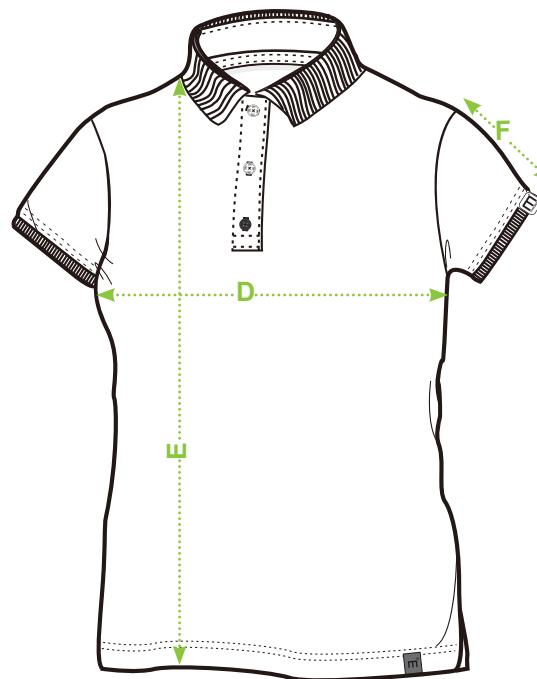

# SIGNATURE SIZE CHART (EU)

|                                                                 |   | SIZES (cm)             |   |    |    |    |     |     |     |     |    |  |
|-----------------------------------------------------------------|---|------------------------|---|----|----|----|-----|-----|-----|-----|----|--|
|                                                                 |   | XS                     | S | M  | L  | XL | 2XL | 3XL | 4XL | 5XL |    |  |
| MWW-400001~400006,<br>400013,400015<br>SIGNATURE Polo<br>Male   | A | Half Chest width       |   | 52 | 54 | 56 | 58  | 60  | 62  | 64  | 66 |  |
|                                                                 | B | Body Length (from HPS) |   | 72 | 74 | 76 | 78  | 80  | 82  | 84  | 86 |  |
|                                                                 | C | Sleeve length          |   | 22 | 22 | 23 | 23  | 24  | 24  | 25  | 25 |  |
| MWW-400007~400012,<br>400014,400016<br>SIGNATURE Polo<br>Female | D | Half Chest width       |   | 44 | 46 | 48 | 50  | 52  | 54  |     |    |  |
|                                                                 | E | Body Length (from HPS) |   | 60 | 62 | 64 | 66  | 68  | 70  |     |    |  |
|                                                                 | F | Sleeve length          |   | 14 | 14 | 15 | 15  | 16  | 16  |     |    |  |